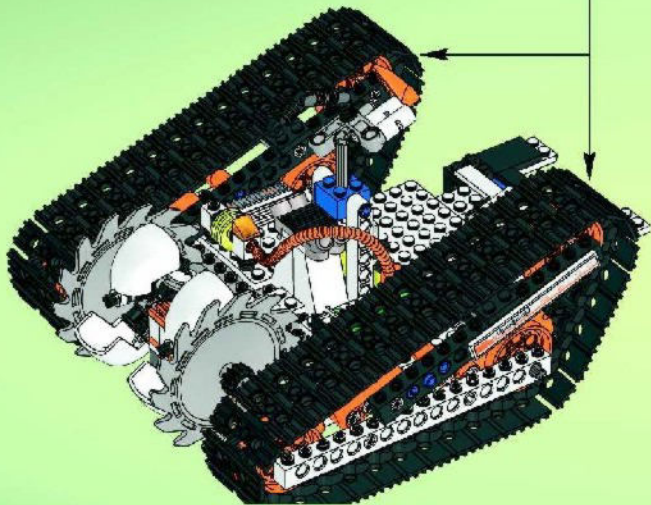

2x

38

8881

8882

8884

**+ power  
FUNCTIONS**

8885

A detailed LEGO Technic tank, primarily white and black with orange and blue accents, is shown on a green hexagonal base. The tank features a large blue circular saw blade on its side and a red laser beam projecting from its front. A hand is holding a grey remote control device, which is pointed towards the tank. In the background, a purple planet is visible against a starry space backdrop. A computer screen overlay in the bottom left corner displays the LEGO Shop website interface, including a search bar, navigation tabs, and product listings. A pixelated hand cursor icon is positioned over the URL [WWW.LEGOSHOP.COM](http://WWW.LEGOSHOP.COM) at the bottom center of the green base.